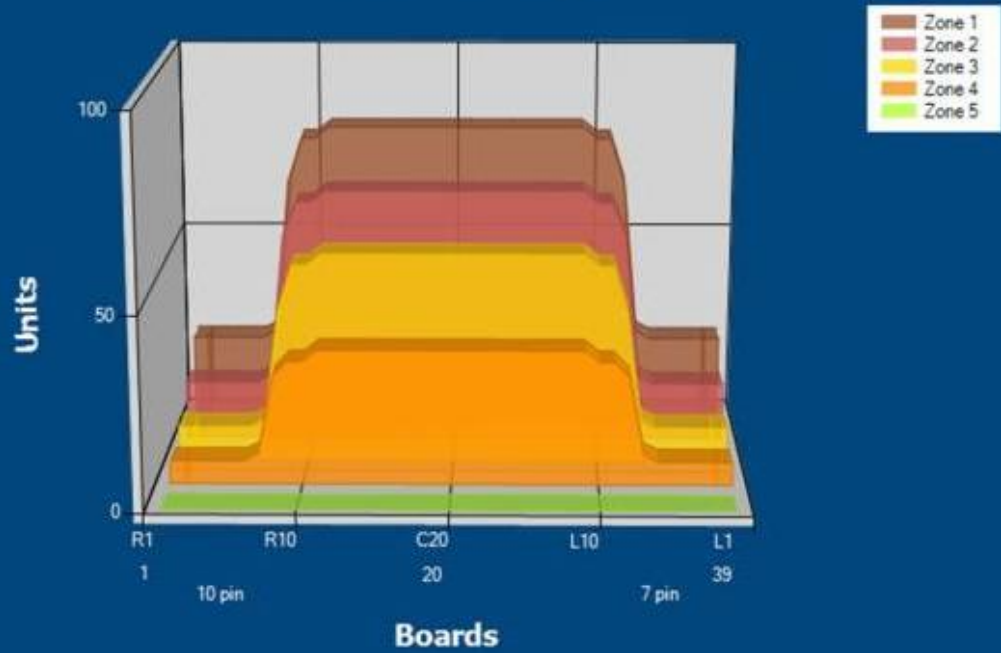

SCORE KING

Zone Configuration