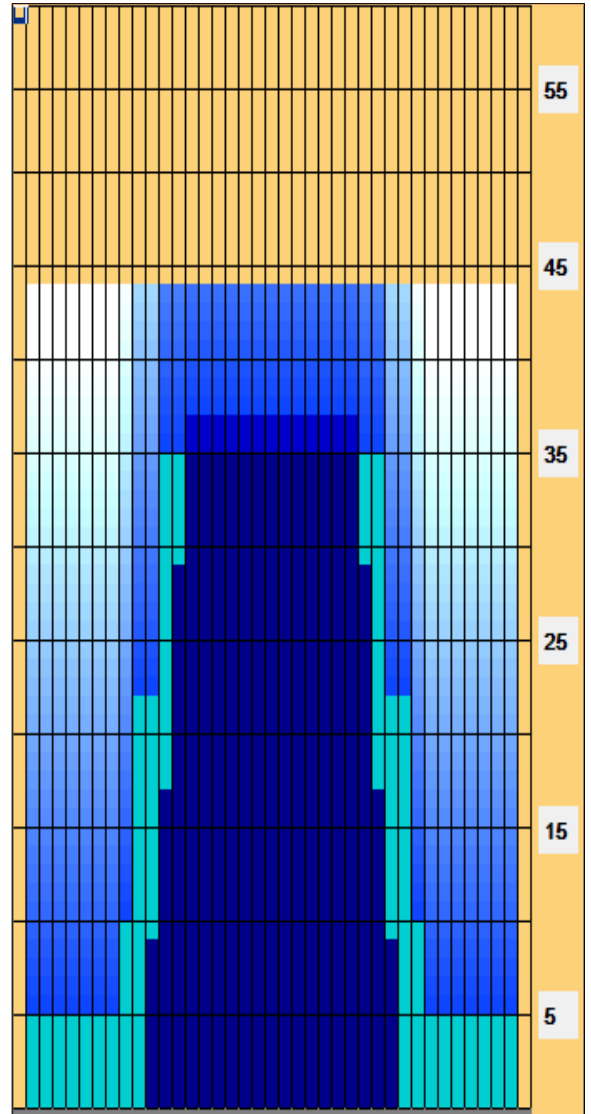

kegel recreation series - high street (tr)

Oil Pattern Distance:	44 Feet	Reverse Brush Drop:	44 Feet	Oil Per Board:	40 uL
Forward Oil Total:	12.36 mL	Reverse Oil Total:	8.12 mL	Volume Oil Total:	20.48 mL
Forward Boards Crossed:	309 Boards	Reverse Boards Crossed:	203 Boards	Total Boards Crossed:	512 Boards

	Start	Stop	Loads	Speed	Crossed	Start	End	Feet	T.Oil
1	2L	2R	3	18	111	0.0	5.1	5.1	4440
2	9L	9R	2	18	46	5.1	10.2	5.1	1840
3	10L	10R	4	22	84	10.2	22.6	12.4	3360
4	12L	12R	4	22	68	22.6	35.0	12.4	2720
5	2L	2R	0	26	0	35.0	44.0	9.0	0

	Start	Stop	Loads	Speed	Crossed	Start	End	Feet	T.Oil
1	2L	2R	0	30	0	44.0	37.0	-7.0	0
2	14L	14R	3	18	39	37.0	29.4	-7.6	1560
3	13L	13R	5	18	75	29.4	16.7	-12.7	3000
4	12L	12R	3	18	51	16.7	9.1	-7.6	2040
5	11L	11R	2	14	38	9.1	5.2	-3.9	1520
6	2L	2R	0	10	0	5.2	0.0	-5.2	0

Conditioner:
Type In or Select
One

TransferType:
Transfer Roller

- Forward
- Reverse
- Combined
- Buff

High street 8144 at 44 feet in length, the oil line is very high and extends far down lane giving hold area like no other pattern in the series. players will have to target along the highest point of oil much longer to prosper the HIGH STREET.