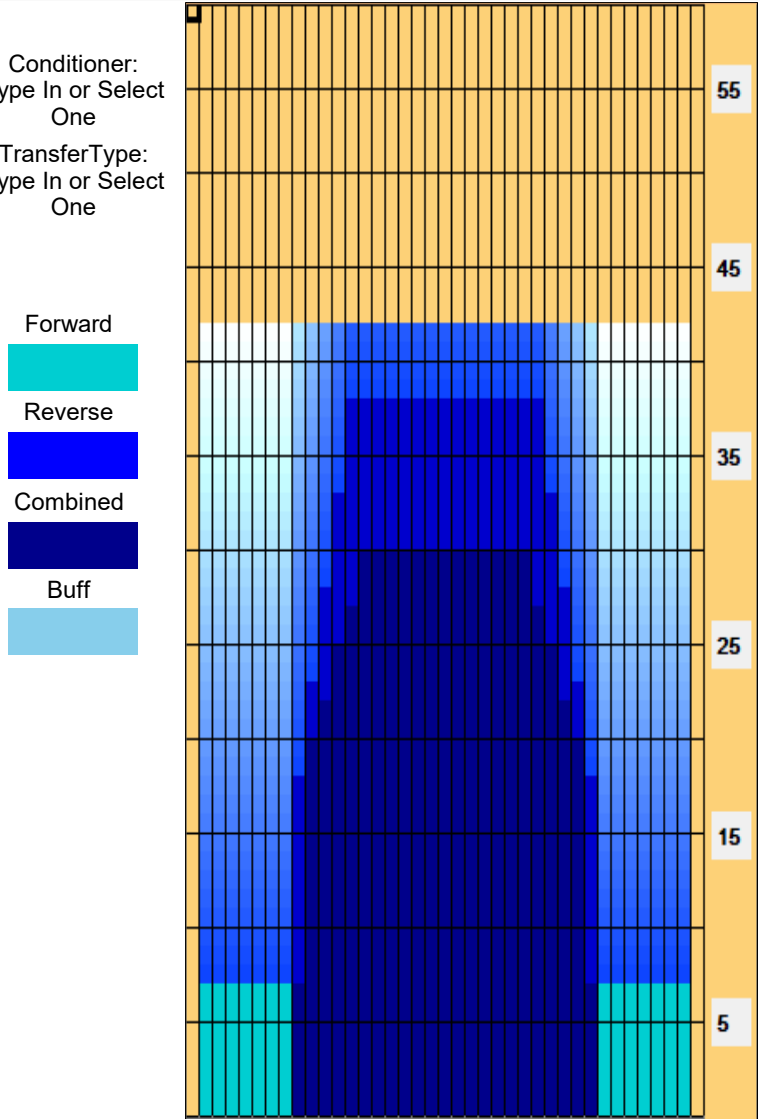

Kegel Gateway Arch

Oil Pattern Distance: 42 Feet **Reverse Brush Drop:** 41 Feet **Oil Per Board:** 50 uL
Forward Oil Total: 15.85 mL **Reverse Oil Total:** 12.95 mL **Volume Oil Total:** 28.8 mL
Forward Boards Crossed: 317 Boards **Reverse Boards Crossed:** 259 Boards **Total Boards Crossed:** 576 Boards

Start	Stop	Loads	Speed	Crossed	Start	End	Feet	T.Oil
1	2L 2R	4	18	148	0.0	7.6	7.6	7400
2	10L 10R	5	18	105	7.6	20.3	12.7	5250
3	11L 11R	1	18	19	20.3	22.8	2.5	950
4	12L 12R	1	18	17	22.8	25.3	2.5	850
5	13L 13R	1	18	15	25.3	27.8	2.5	750
6	14L 14R	1	18	13	27.8	30.3	2.5	650
7	2L 2R	0	22	0	30.3	37.0	6.7	0
8	2L 2R	0	26	0	37.0	42.0	5.0	0

Conditioner: Type In or Select One
TransferType: Type In or Select One

Forward Reverse More

Start	Stop	Loads	Speed	Crossed	Start	End	Feet	T.Oil
1	2L 2R	0	30	0	42.0	38.0	-4.0	0
2	13L 13R	2	18	30	38.0	32.9	-5.1	1500
3	12L 12R	2	18	34	32.9	27.8	-5.1	1700
4	11L 11R	2	18	38	27.8	22.7	-5.1	1900
5	10L 10R	2	18	42	22.7	17.6	-5.1	2100
6	9L 9R	5	14	115	17.6	7.7	-9.9	5750
7	2L 2R	0	14	0	7.7	0.0	-7.7	0

Forward Reverse More

Landmark Series (Challenge)

Item	3L-7L:18L-18R	8L-12L:18L-18R	13L-17L:18L-18R	18L-18R:17R-13R	18L-18R:12R-8R	18L-18R:7R-3R
Description	Outside Track:Middle	Middle Track:Middle	Inside Track:Middle	Middle: Inside Track	Middle:Middle Track	Middle:Outside Track
Track Zone Ratio	6.5	1.86	1.01	1.01	1.86	6.5